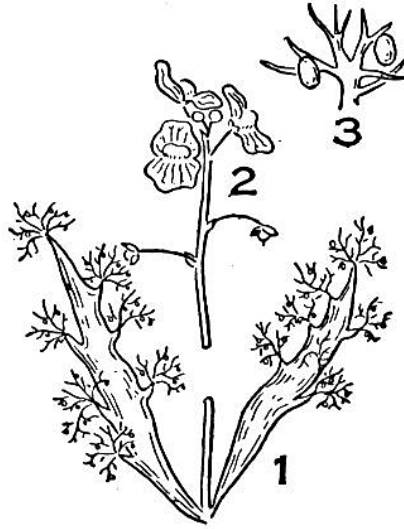

The wall rue is a tiny fern that grows in cracks.

C C

B B

d d

h h

Castanea dentata

American chestnut trees
are in the Beech family.

U U

f f

n n

w w

Utricularia inflata

The floating bladderwort
is a rootless aquatic
carnivorous plant.

Endangered in Michigan, New York,
and Maryland.